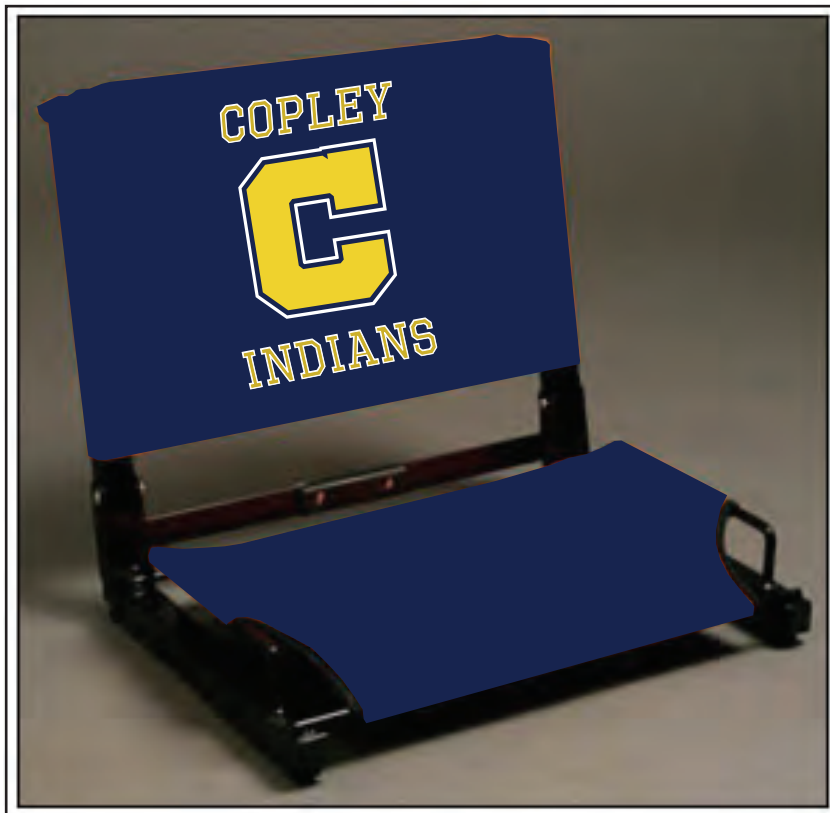

**TITANIUM IONIC POWER BRAIDED NECKLACE**

18.5" braided necklace comes in Copley Navy and Gold.

\$21

\$21

**COPLEY WATER SHOES!** Lightweight PVC upper & EVA outsole. Adjustable velcro strap for a customized fit. Adjustable / stretchy top strap for fit and comfort.

Size	Women's	Men's
XS	5 - 6	4 - 5
S	7 - 8	6 - 7
M	9 - 10	8 - 9
L	11 - 12	10 - 11
XL	na	12 - 13

\$23

**COPLEY LICENSE PLATE FRAME**

Chrome finish **metal** frame with UV printed acrylic bar. Top imprint: 6" wide and .45 inches tall and large bar on bottom imprint area 9.9 inches wide and .6 inches tall.

**STADIUM CHAIRS**

Durable, soft and supportive chair has superior seat cushioning, a strong steel frame & cordura canvas seat and back. Fits virtually any metal or wooden bleacher. Rubber non-skid bottom. Colors: Navy seat and back with the school colors Silkscreened on seat back.